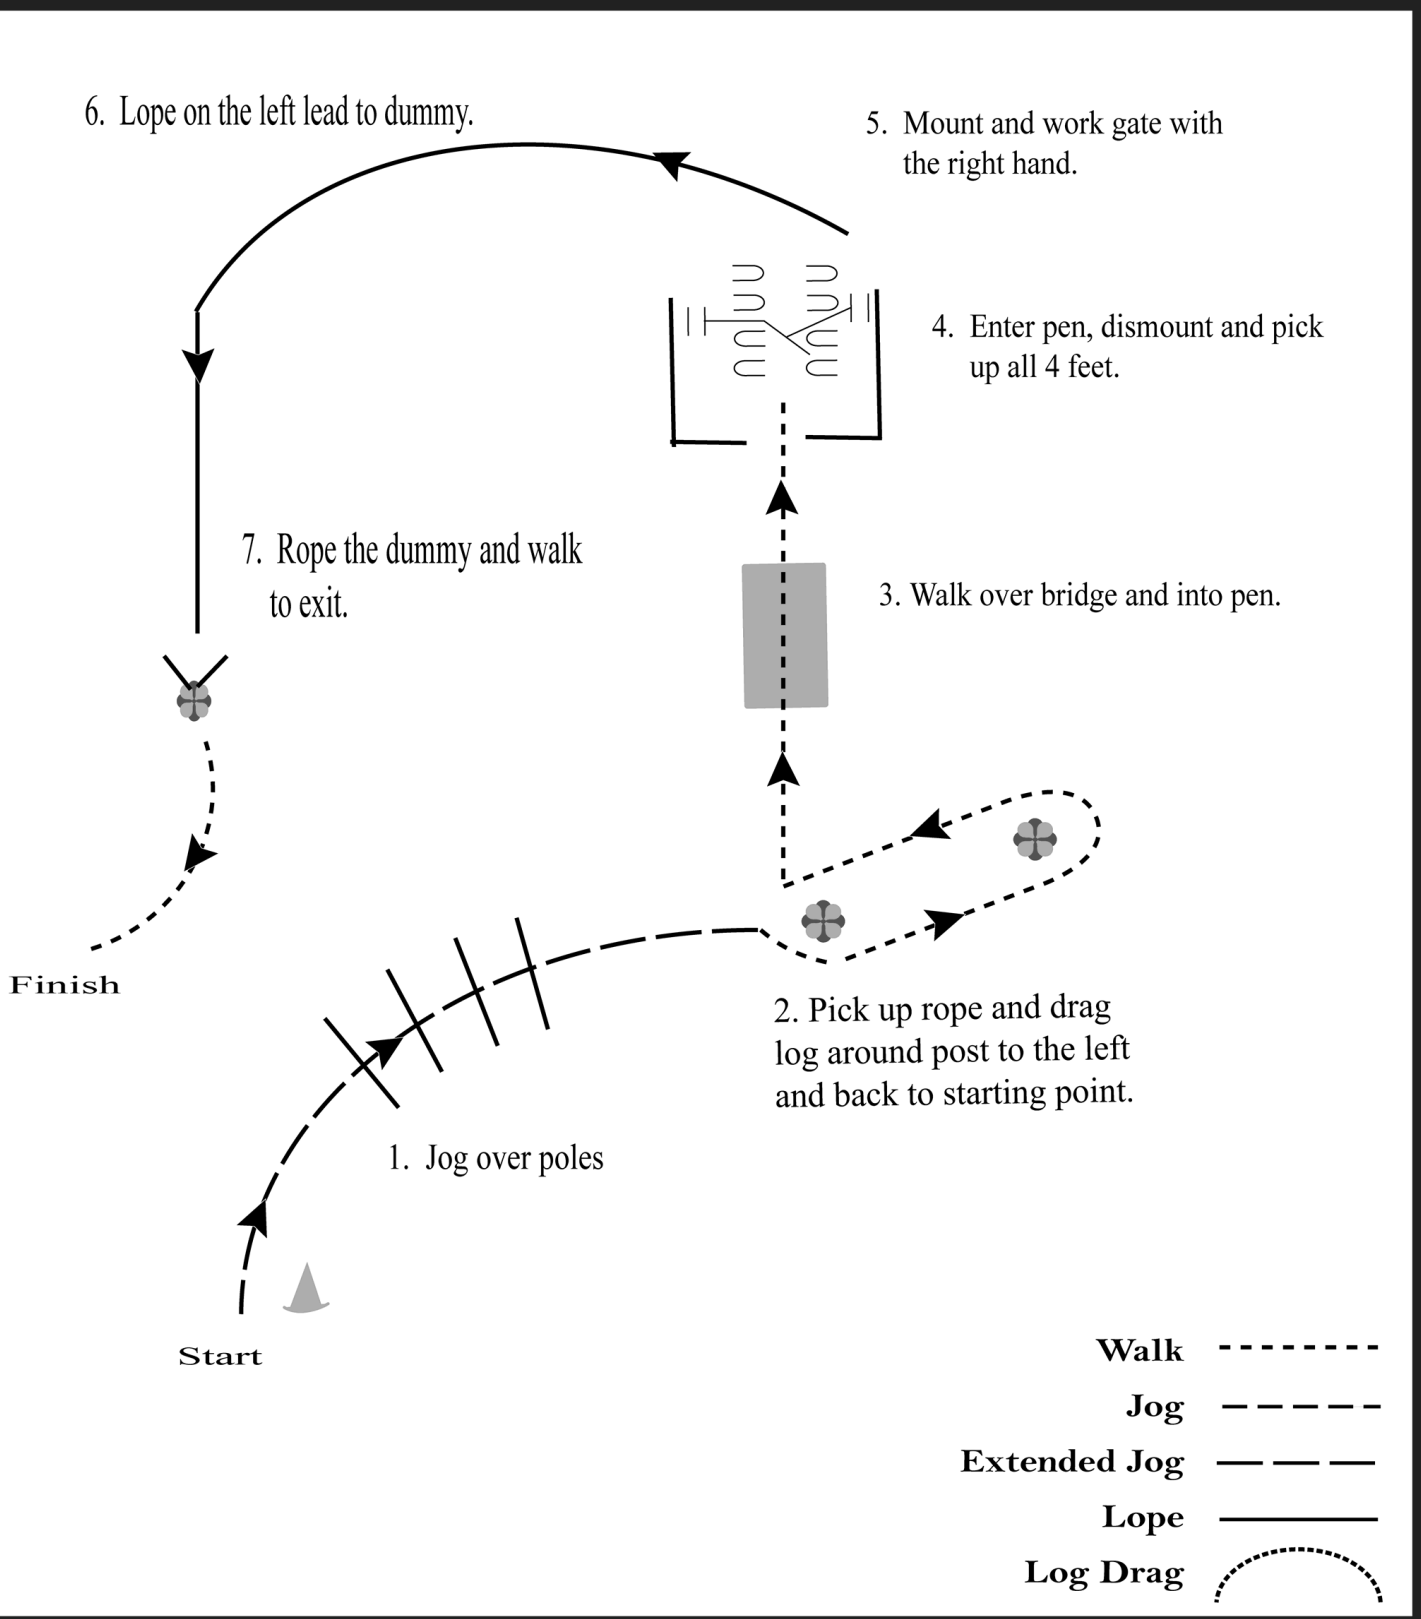

Rolling Hills Saddle Club

Ranch Trail

Show Date: 08-10-2019

www.HorseShowPatterns.com

www.HorseShowPatterns.com

[RT/6]

Pattern Provided by:
Judge Jerry Carter