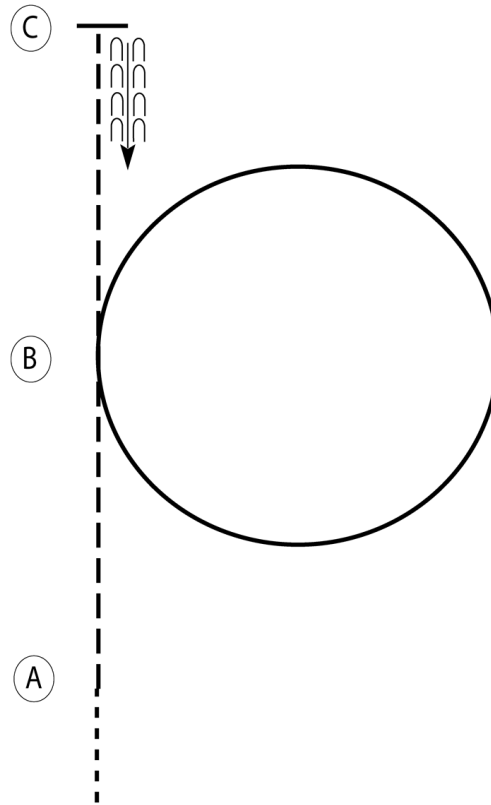

Rolling Hills Saddle Club

Hunter Equitation

Show Date: 08-10-2019

w w w . H o r s e S h o w P a t t e r n s . c o m

w w w . H o r s e S h o w P a t t e r n s . c o m

Be ready before A.

1. Walk to A.
2. Sitting trot from A to B.
3. At B, canter a circle to the right on the right lead.
4. At B, posting trot on the right diagonal to C.
5. Stop at C and back approximately one horse length.

Follow the instructions of your ring steward.

Walk	-----
Trot	- - - - -
Extended Trot	— — — — —
Canter	—————
Leg Yield	|||||
Lead Change	↙ ↘
Back	← ← ← ← ←
Marker	⊙
Sidepass	← — — — — →
Hand Gallop	— — — — —

[HSE/1-32]

Pattern Provided by:
Judge Jerry Carter