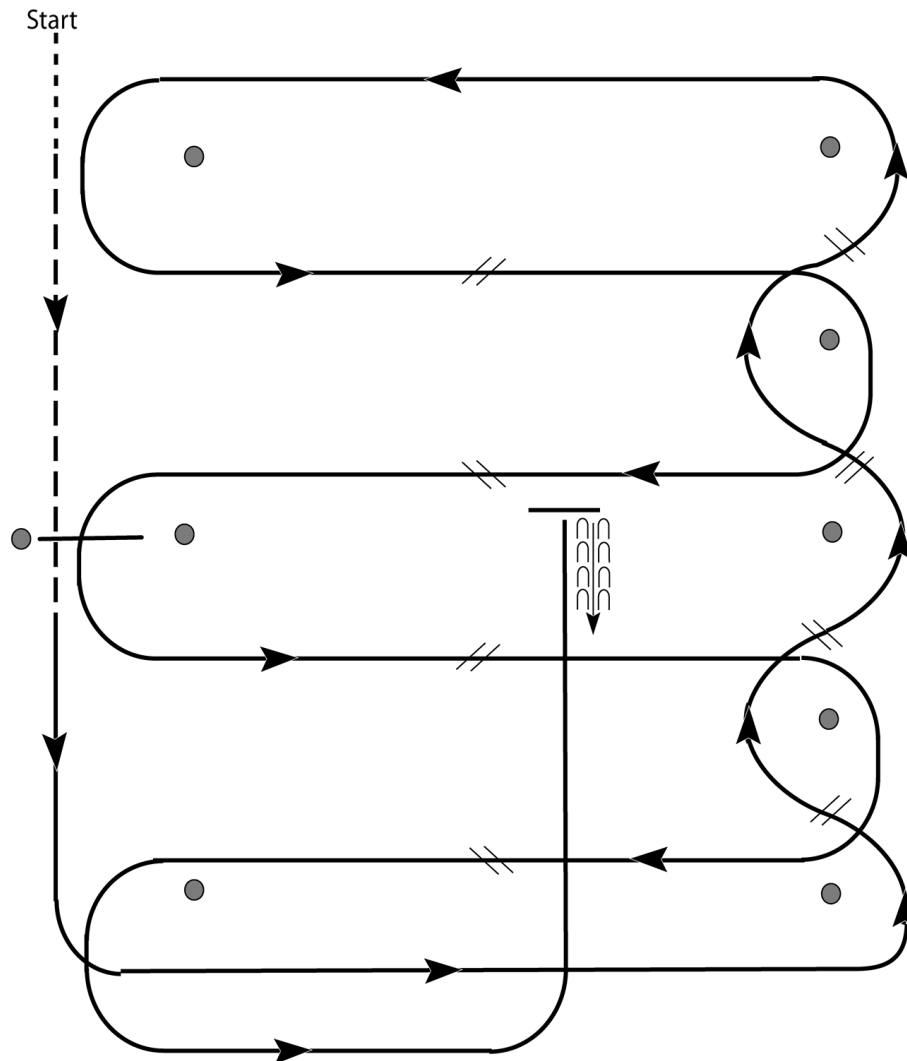

Walk	-----
Jog	- - - - -
Extended Jog	— — — — —
Lope	
Lead Change	//
Back	← C C C C C
Marker	(B)

[RR/3]

Pattern Provided by:
Judge Jerry Carter

Rolling Hills Saddle Club

Western Riding

Show Date: 08-10-2019