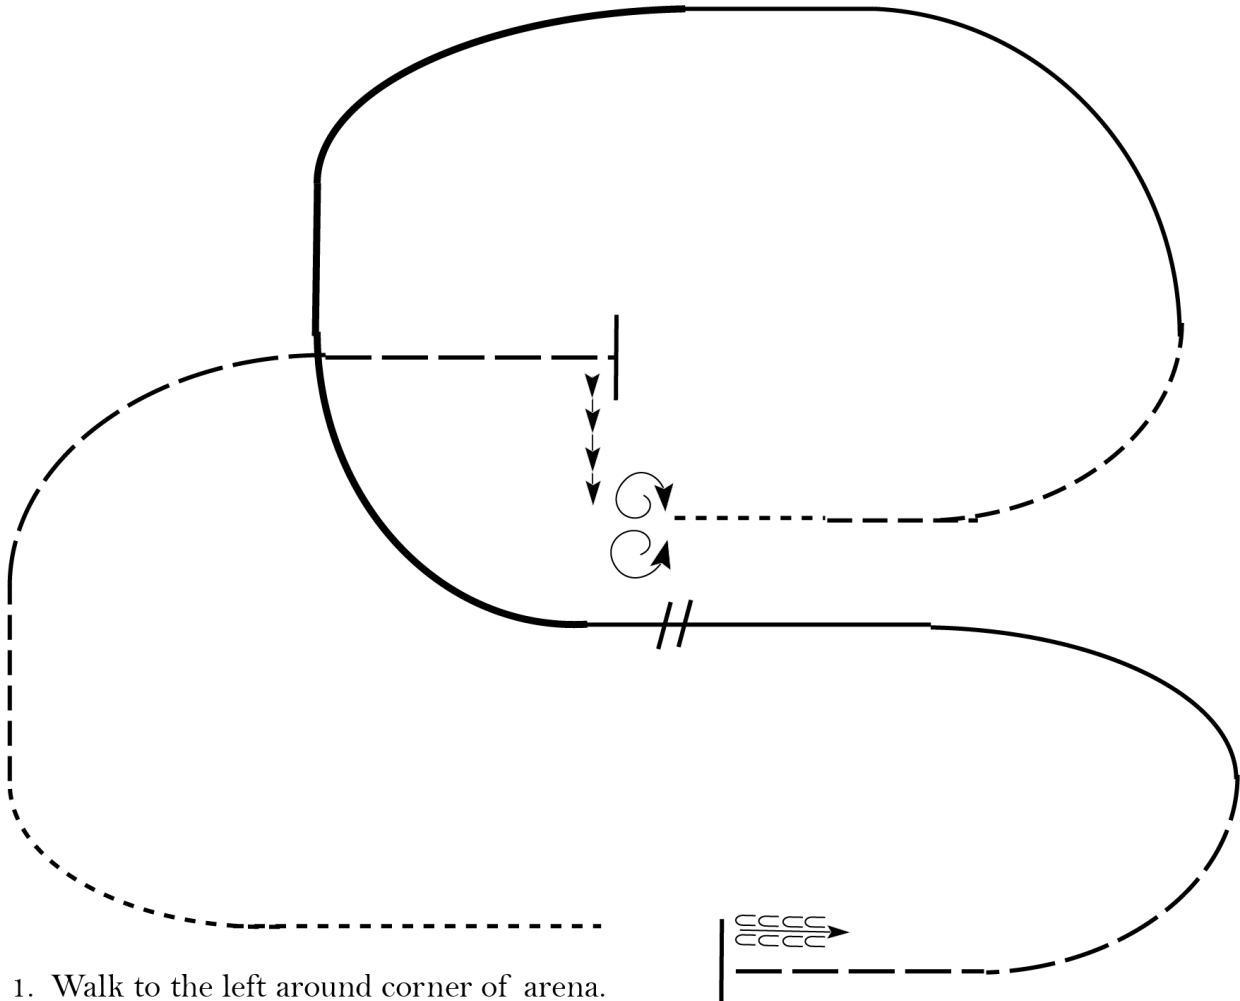

Retire to the rail or line up at a jog.

Walk	-----
Jog	- - - - -
Extended Jog	- - - - -
Lope	—————
Leg Yield	
Lead Change	— / —
Back	← ← ← ← ← — — — — —
Marker	⊙ B
Sidepass	← — — — — →

[WH/1-20]

Pattern Provided by:
Judge Jerry Carter

Rolling Hills Saddle Club

Ranch Horse Pattern

Show Date: 08-10-2019

www.HorseShowPatterns.com

www.HorseShowPatterns.com

1. Walk to the left around corner of arena.
2. Trot
3. Extend alongside of the arena and around the corner to center.
4. Stop, side pass right
5. 360 degree turn each direction (either way 1st)
6. Walk.
7. Trot.
8. Lope left lead
9. Extend the lope
10. Change leads (simple or flying)
11. Collect to the lope
12. Extend trot
13. Stop and back