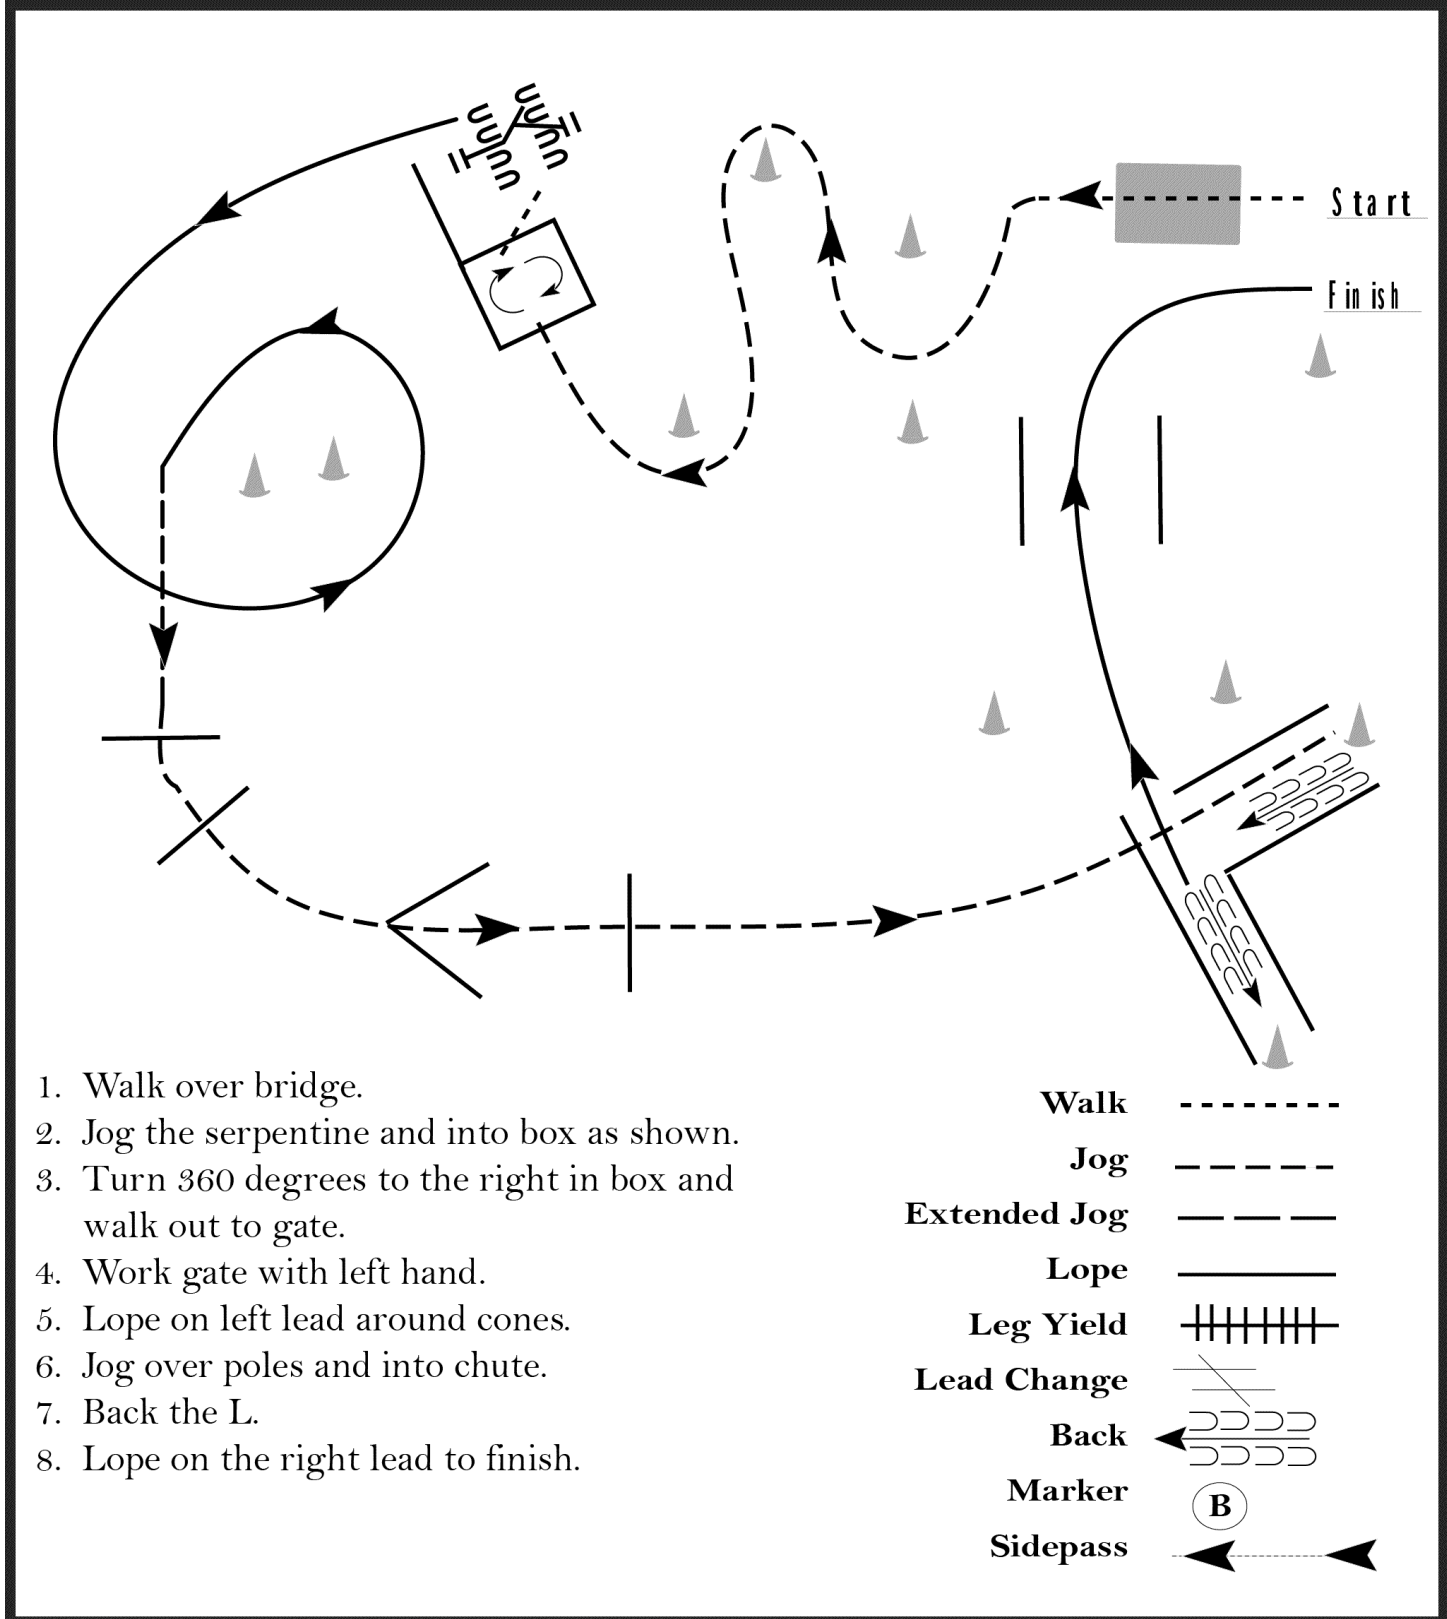

1. Walk and jog over log.
2. Transition to lope and lope around end.
3. First line change.
4. Second line change.
5. Third line change.
6. Fourth line change and lope around the end of the arena.
7. First crossing change.
8. Second crossing change.
9. Lope over log.
10. Third crossing change.
11. Fourth crossing change.
12. Lope up the center, stop and back.

www.HorseShowPatterns.com

1. Walk over bridge.
2. Jog the serpentine and into box as shown.
3. Turn 360 degrees to the right in box and walk out to gate.
4. Work gate with left hand.
5. Lope on left lead around cones.
6. Jog over poles and into chute.
7. Back the L.
8. Lope on the right lead to finish.