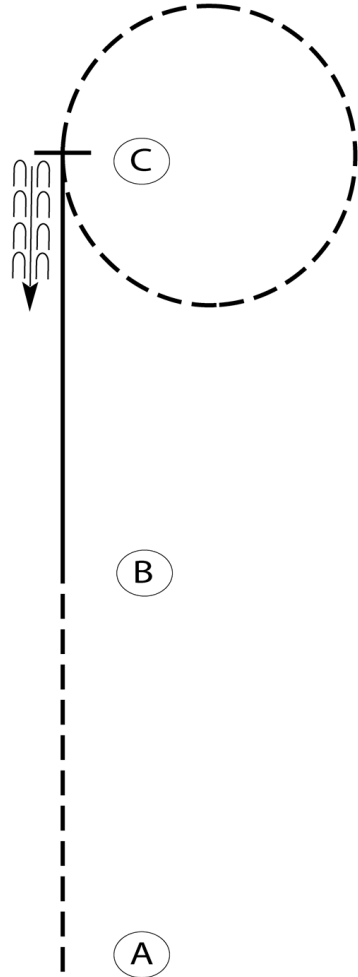

Rolling Hills Saddle Club

Western Horsemanship

Show Date: 08-10-2019

w w w . H o r s e S h o w P a t t e r n s . c o m

w w w . H o r s e S h o w P a t t e r n s . c o m

Be ready at A.

1. Jog from A to B.
2. Lope on the right lead to C.
3. Even with C, break to a jog and circle to the right.
4. Stop at C and back one horse length

Retire to the rail or line up at a jog.

Walk	-----
Jog	- - - - -
Extended Jog	- - - - -
Lope	—————
Leg Yield	|||||
Lead Change	— / —
Back	← ← ← ← ← — — — — —
Marker	⊙ B
Sidepass	← — — — — →

[WH/1-20]

Pattern Provided by:
Judge Jerry Carter