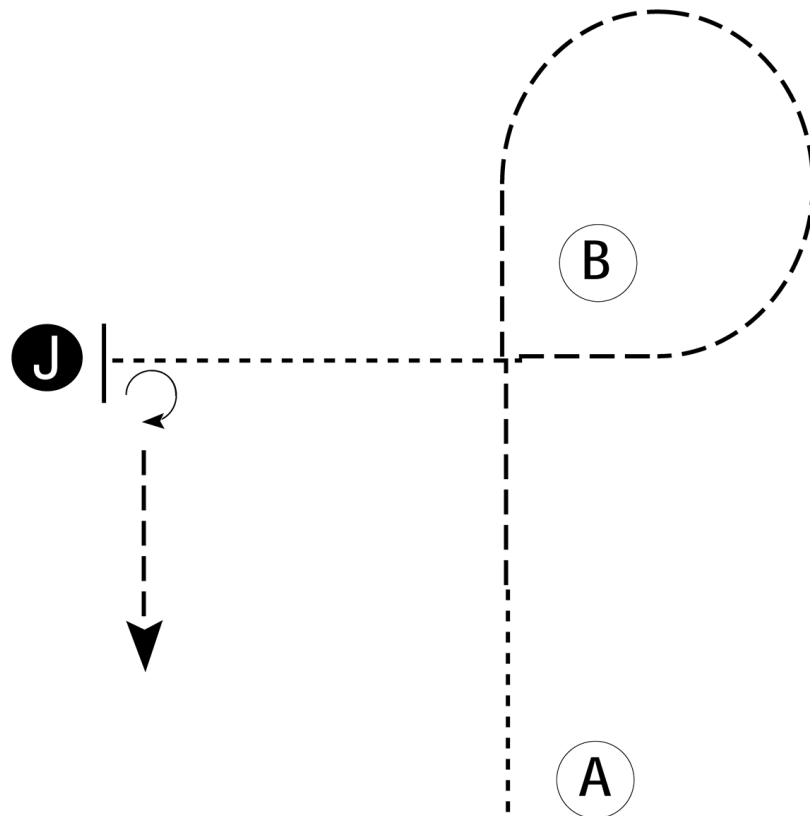

Rolling Hills Saddle Club

English Showmanship

Show Date: 08-10-2019

w w w . H o r s e S h o w P a t t e r n s . c o m

w w w . H o r s e S h o w P a t t e r n s . c o m

Be ready at A.

1. Walk halfway to B.
2. Trot to and around B as shown.
3. When just past B, walk to judge and set up for inspection.
4. When dismissed, perform a 270 degree turn and trot away.

Rolling Hills Saddle Club

Ranch Horse Pattern

Show Date: 08-10-2019

www.HorseShowPatterns.com

www.HorseShowPatterns.com

1. Walk to the left around corner of arena.
2. Trot
3. Extend alongside of the arena and around the corner to center.
4. Stop, side pass right
5. 360 degree turn each direction (either way 1st)
6. Walk.
7. Trot.
8. Lope left lead
9. Extend the lope
10. Change leads (simple or flying)
11. Collect to the lope
12. Extend trot
13. Stop and back